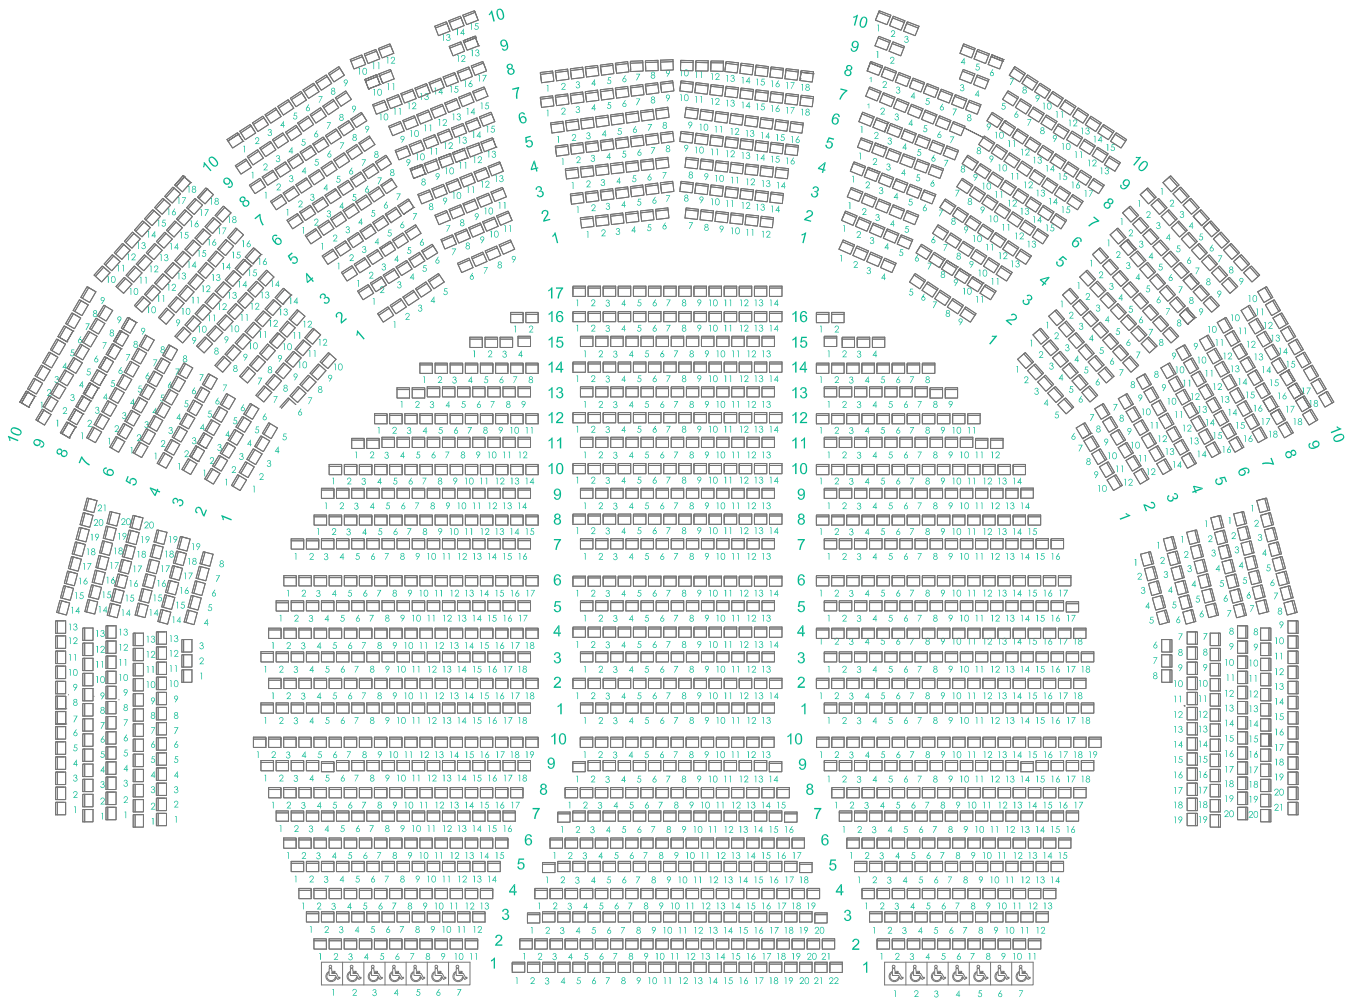

TEATRO
 THEATRE

0

1.993 PAX

E:1/400

L

AUDITORIO FEDERICO GARCIA LORCA
 FEDERICO GARCIA LORCA AUDITORIUM

TEATRO
 THEATRE

O