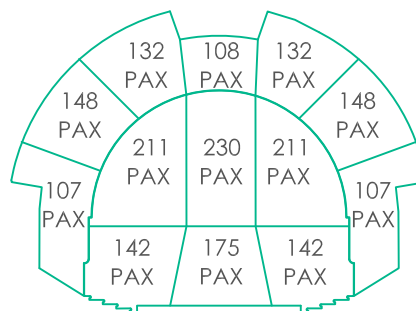

L

AUDITORIO FEDERICO GARCIA LORCA
FEDERICO GARCIA LORCA AUDITORIUM

TEATRO
THEATRE

0

1.993 PAX

E:1/400