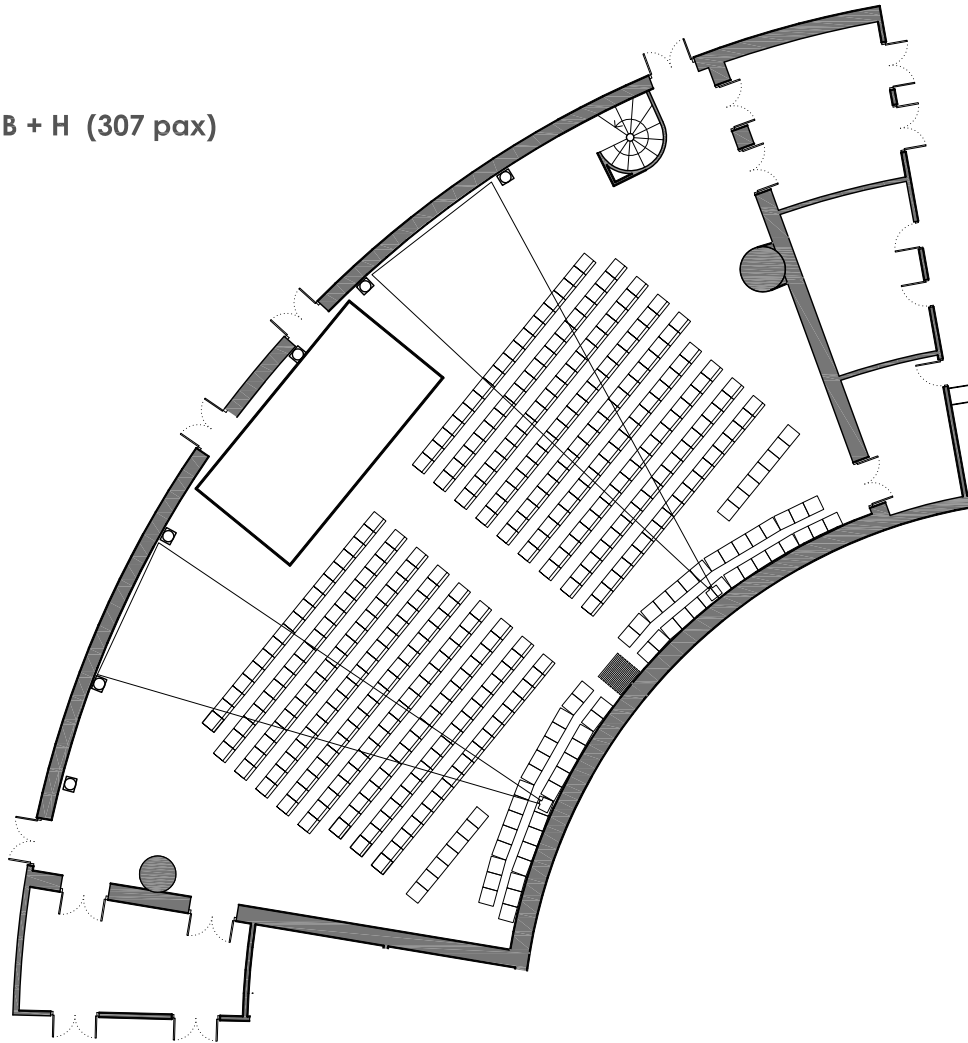

B / H

-2

SALAS ALBÉNIZ Y MACHUCA
ALBENIZ AND MACHUCA ROOMS

GENERAL

E:1/750

B / H

SALAS ALBÉNIZ Y MACHUCA
ALBENIZ AND MACHUCA ROOMS

SUPERFICIES Y DIMENSIONES
AREAS AND DIMENSIONS

-2

SECCIÓN
SECTION

E:1/250

B / H

SALAS ALBÉNIZ Y MACHUCA
ALBENIZ AND MACHUCA ROOMS

SUPERFICIES Y DIMENSIONES
AREAS AND DIMENSIONS

-2

E:1/250

B / H

SALAS ALBÉNIZ Y MACHUCA
ALBENIZ AND MACHUCA ROOMS

TEATRO
THEATRE

-2

E:1/250

B / H

SALAS ALBÉNIZ Y MACHUCA
ALBENIZ AND MACHUCA ROOMS

TEATRO
THEATRE

-2

B + H (307 pax)

E:1/250