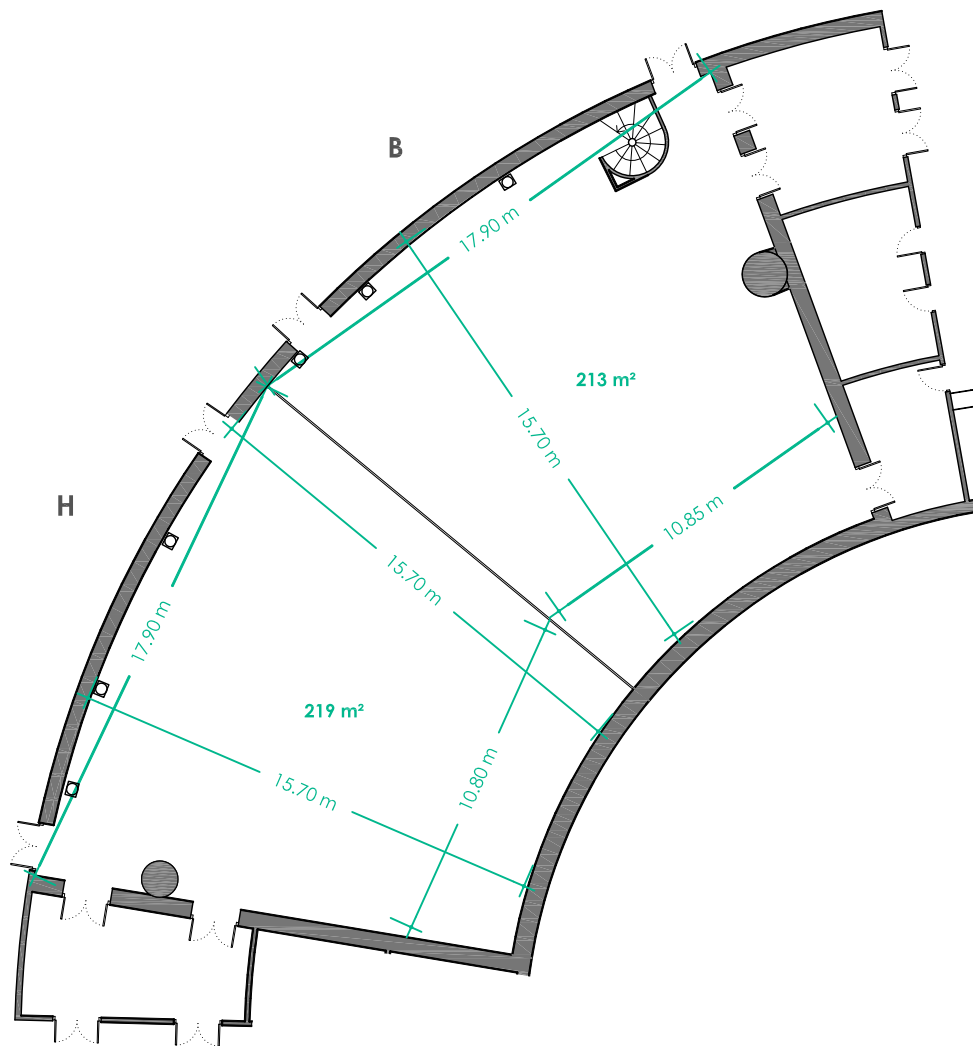

B / H

-2

SALAS ALBÉNIZ Y MACHUCA
ALBENIZ AND MACHUCA ROOMS

GENERAL

E:1/750

B / H

SALAS ALBÉNIZ Y MACHUCA
ALBENIZ AND MACHUCA ROOMS

SUPERFICIES Y DIMENSIONES
AREAS AND DIMENSIONS

-2

SECCIÓN
SECTION

E:1/250

B / H

SALAS ALBÉNIZ Y MACHUCA
ALBENIZ AND MACHUCA ROOMS

SUPERFICIES Y DIMENSIONES
AREAS AND DIMENSIONS

-2

E:1/250

B / H

SALAS ALBÉNIZ Y MACHUCA
ALBENIZ AND MACHUCA ROOMS

TEATRO
THEATRE

-2

E:1/250

B / H

SALAS ALBÉNIZ Y MACHUCA
ALBENIZ AND MACHUCA ROOMS

TEATRO
THEATRE

-2

B + H (307 pax)

E:1/250