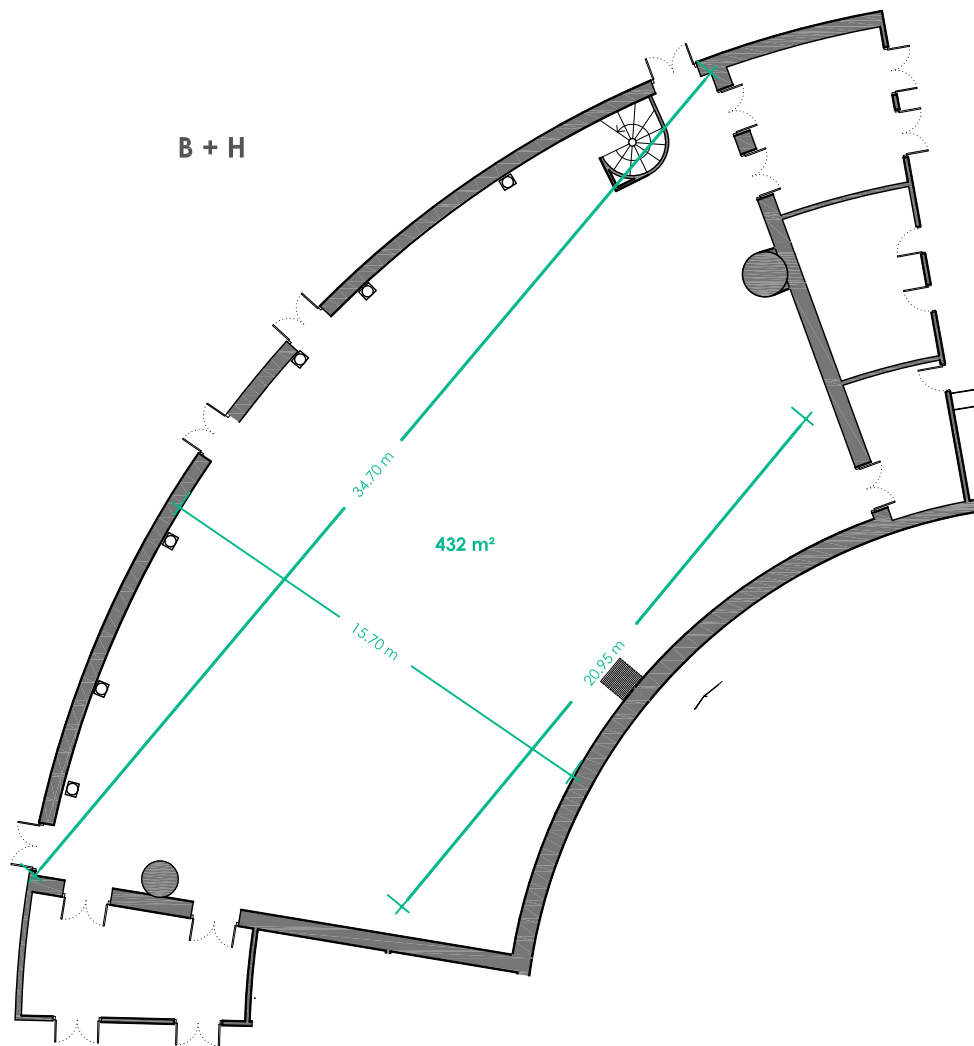

B / H

-2

SALAS ALBÉNIZ Y MACHUCA
ALBENIZ AND MACHUCA ROOMS

GENERAL

E:1/750

B / H

SALAS ALBÉNIZ Y MACHUCA
ALBENIZ AND MACHUCA ROOMS

SUPERFICIES Y DIMENSIONES
AREAS AND DIMENSIONS

-2

SECCIÓN
SECTION

E:1/250

B / H

SALAS ALBÉNIZ Y MACHUCA
ALBENIZ AND MACHUCA ROOMS

SUPERFICIES Y DIMENSIONES
AREAS AND DIMENSIONS

-2

E:1/250

B / H

SALAS ALBÉNIZ Y MACHUCA
ALBENIZ AND MACHUCA ROOMS

TEATRO
THEATRE

-2

E:1/250

B / H

SALAS ALBÉNIZ Y MACHUCA
ALBENIZ AND MACHUCA ROOMS

TEATRO
THEATRE

-2

B + H (307 pax)

E:1/250