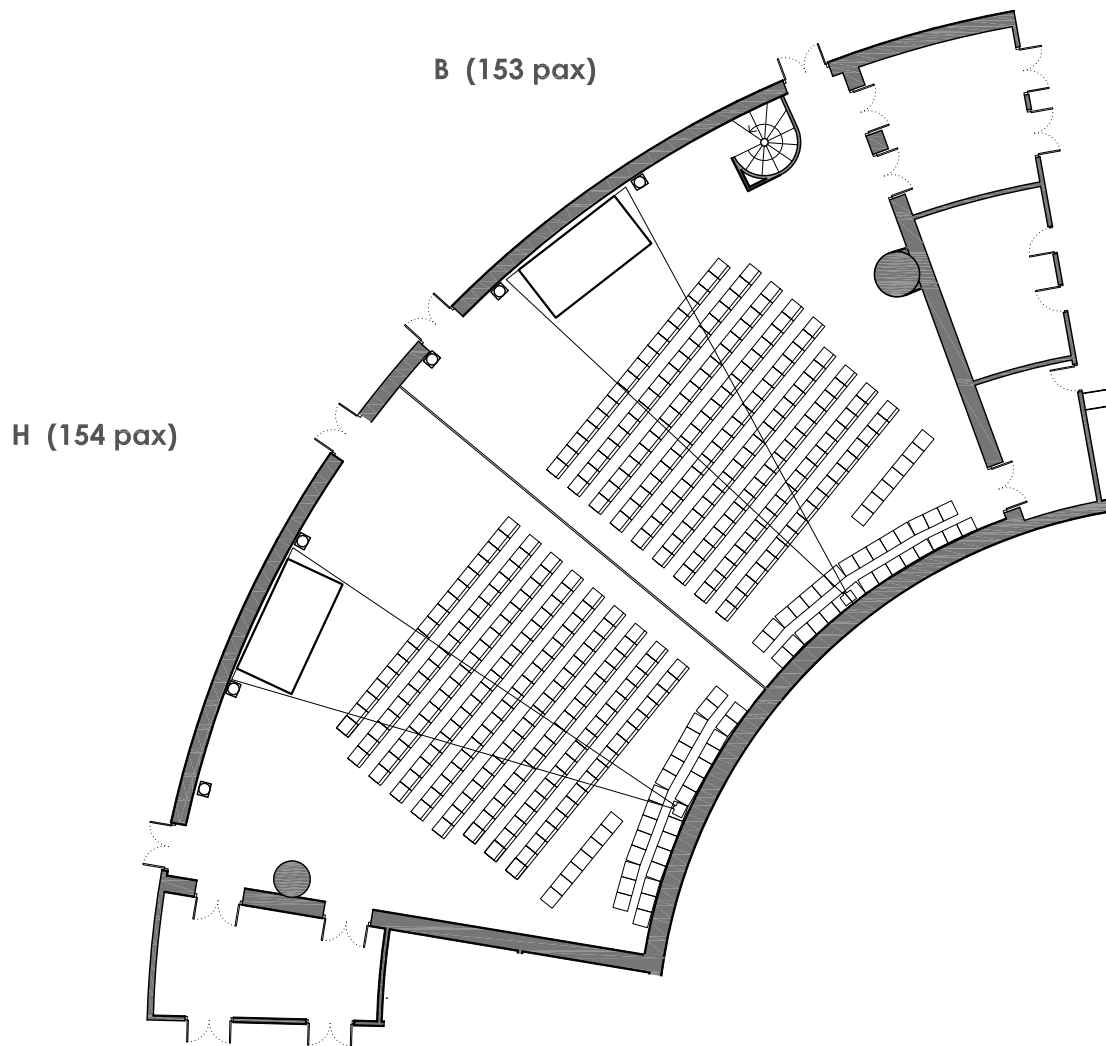

B / H

-2

SALAS ALBÉNIZ Y MACHUCA
ALBENIZ AND MACHUCA ROOMS

GENERAL

E:1/750

B / H

SALAS ALBÉNIZ Y MACHUCA
ALBENIZ AND MACHUCA ROOMS

SUPERFICIES Y DIMENSIONES
AREAS AND DIMENSIONS

-2

SECCIÓN
SECTION

E:1/250

B / H

SALAS ALBÉNIZ Y MACHUCA
ALBENIZ AND MACHUCA ROOMS

SUPERFICIES Y DIMENSIONES
AREAS AND DIMENSIONS

-2

E:1/250

B / H

SALAS ALBÉNIZ Y MACHUCA
ALBENIZ AND MACHUCA ROOMS

TEATRO
THEATRE

-2

E:1/250

B / H

SALAS ALBÉNIZ Y MACHUCA
ALBENIZ AND MACHUCA ROOMS

TEATRO
THEATRE

-2

B + H (307 pax)

E:1/250