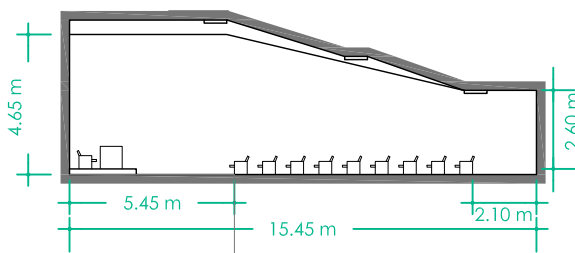

B / H

-2

SALAS ALBÉNIZ Y MACHUCA
ALBENIZ AND MACHUCA ROOMS

GENERAL

E:1/750

B / H

SALAS ALBÉNIZ Y MACHUCA
ALBENIZ AND MACHUCA ROOMS

SUPERFICIES Y DIMENSIONES
AREAS AND DIMENSIONS

-2

SECCIÓN
SECTION

E:1/250

B / H

SALAS ALBÉNIZ Y MACHUCA
ALBENIZ AND MACHUCA ROOMS

SUPERFICIES Y DIMENSIONES
AREAS AND DIMENSIONS

-2

E:1/250

-2

B + H (307 pax)

E:1/250