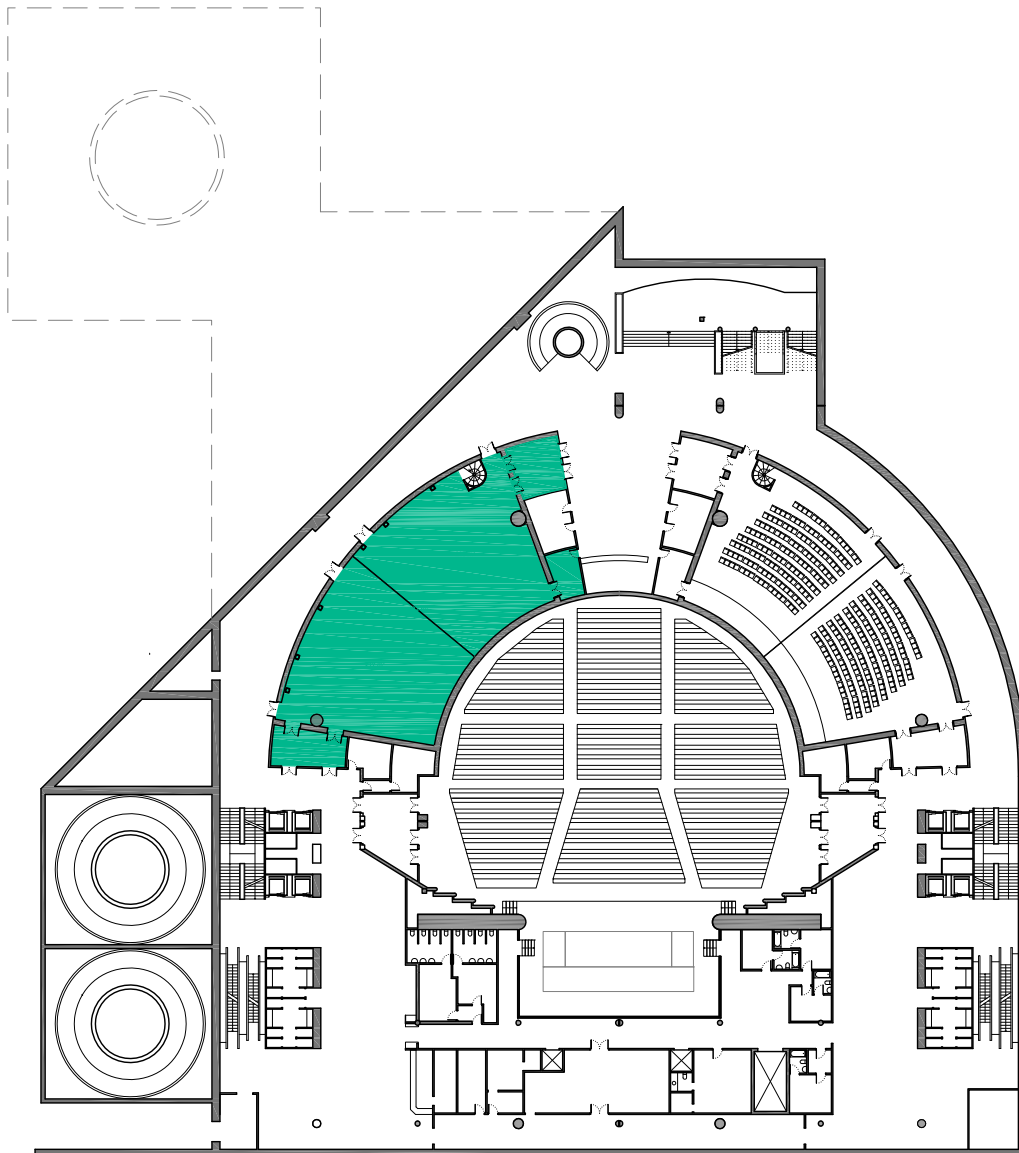

B / H

-2

SALAS ALBÉNIZ Y MACHUCA
ALBENIZ AND MACHUCA ROOMS

GENERAL

E:1/750

B / H

SALAS ALBÉNIZ Y MACHUCA
ALBENIZ AND MACHUCA ROOMS

SUPERFICIES Y DIMENSIONES
AREAS AND DIMENSIONS

-2

SECCIÓN
SECTION

E:1/250

B / H

SALAS ALBÉNIZ Y MACHUCA
ALBENIZ AND MACHUCA ROOMS

SUPERFICIES Y DIMENSIONES
AREAS AND DIMENSIONS

-2

E:1/250

B / H

SALAS ALBÉNIZ Y MACHUCA
ALBENIZ AND MACHUCA ROOMS

TEATRO
THEATRE

-2

E:1/250

B / H

SALAS ALBÉNIZ Y MACHUCA
ALBENIZ AND MACHUCA ROOMS

TEATRO
THEATRE

-2

B + H (307 pax)

E:1/250